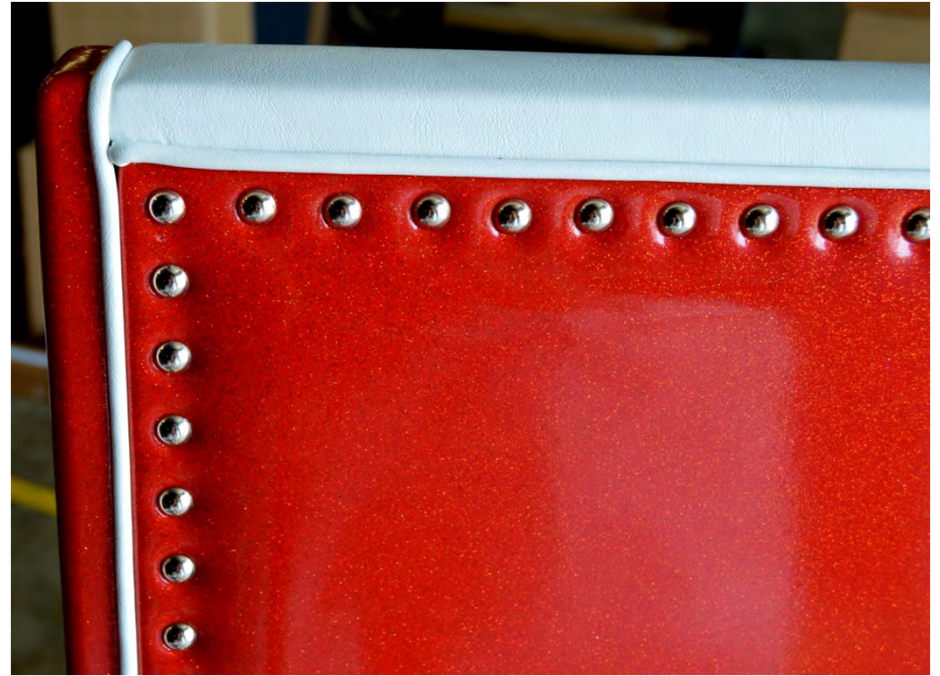

Finished Outside Back with nail heads

PH: (478) 320-2502

Copyright 2015 Artista Gallery, Inc. All Rights Reserved

Big Moe's Diner

NewRetroDining.com Prototype Bench

Lower base:

- Square corners on wall sides.
- 3" radius corner on exposed sides.