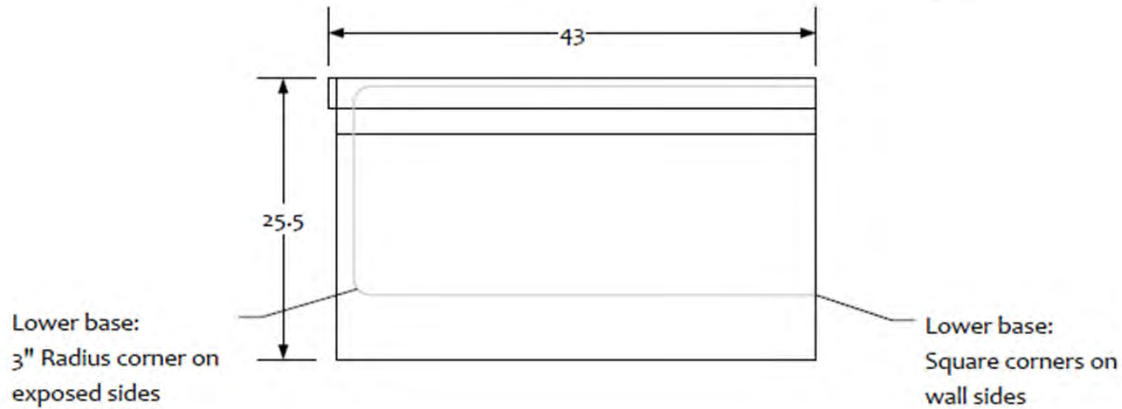

Big Moe's Diner

NewRetroDining.com Prototype Bench

PH: (478) 320-2502

Copyright 2015 Artista Gallery, Inc. All Rights Reserved