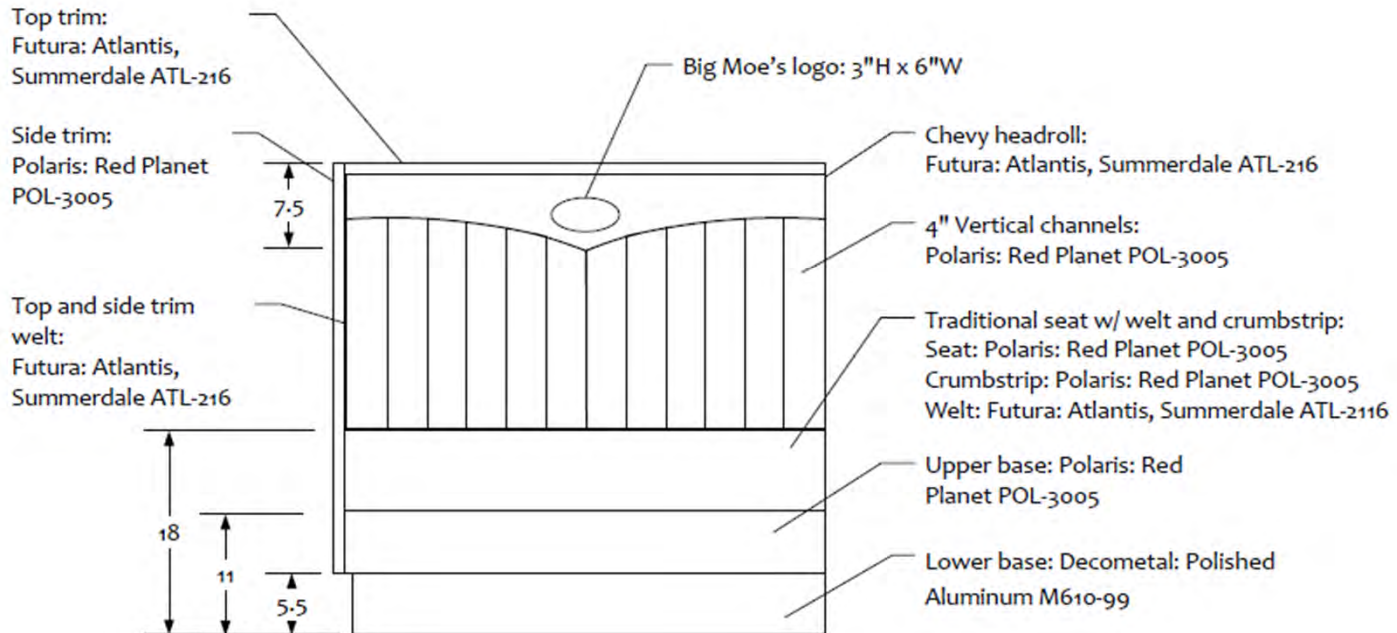

Big Moe's Diner

NewRetroDining.com Prototype Bench

PH: (478) 320-2502

Copyright 2015 Artista Gallery, Inc. All Rights Reserved