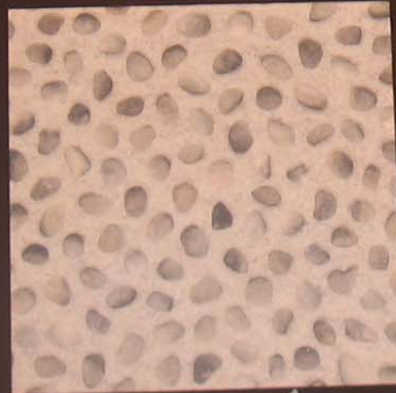

Decor Theme

Chair + Barstool Style

Ceiling Accents

Main Lights

Accent Lights

Wall Finish

Backlit Wall Accents

Ceiling Finish

Accent Uphol.

Main Uphol. Booths

Outside Booth Back

Floor or Wainscotings

Table Top + Border

Table Edge

Bar Front

Millwork

Bar Top Style

Lighted Bar Top + edge

Main #2

Restroom Wall Tiles

Accent #1

Accent #2

Main #1