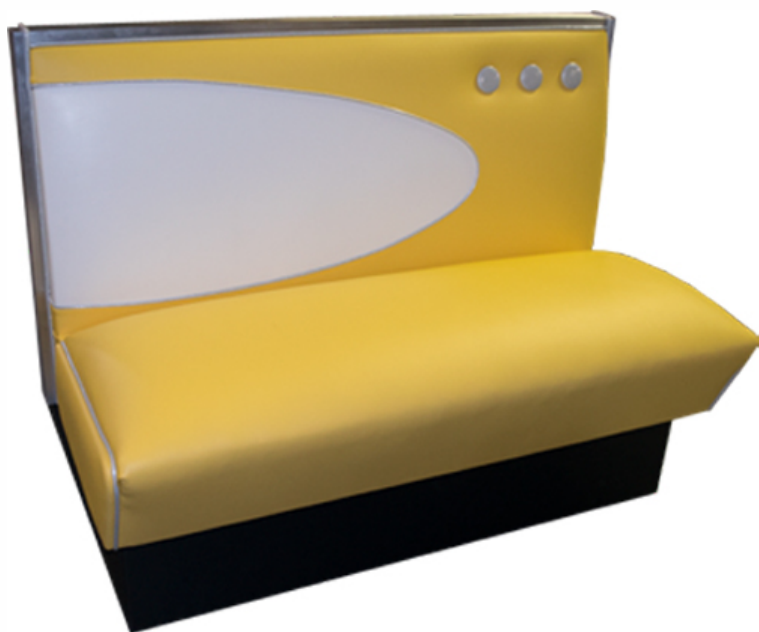

(model VT-4300)

The VT-4300 is a fully upholstered booth featuring a 18" seat height and a 36" overall height back with custom classic car inside back design with a classic high baseboard design. Modular construction allows easy replacement of end caps, seats and backs. The lower baseboard is solid pine board covered with heavy duty, scuff resistant vinyl as a standard or laminated as an option.

2 year warranty

** Shown with optional accent piping*

Questions: If you have any questions, feel free to visit our website for more info or contact our office.

Spec Sheet

Single Booth:

Width: 44" Depth: 24"
Height: 36" Weight: 110 lbs.

Double Booth:

Width: 44" Depth: 45"
Height: 36" Weight: 150 lbs.

Wallbench:

Width: Varies Depth: 24"
Height: 36" Weight: 35 lbs. per ft.

1/4 Booth:

Dimensions: 44" x 44"
Height: 36" Weight: 210 lbs

1/2 Booth:

Dimensions: 44" x 84" x 44"
Height: 36" Weight: 410 lbs

3/4 Booth:

Dimensions: 44" x 84" x 84" x 44"
Height: 36" Weight: 575 lbs